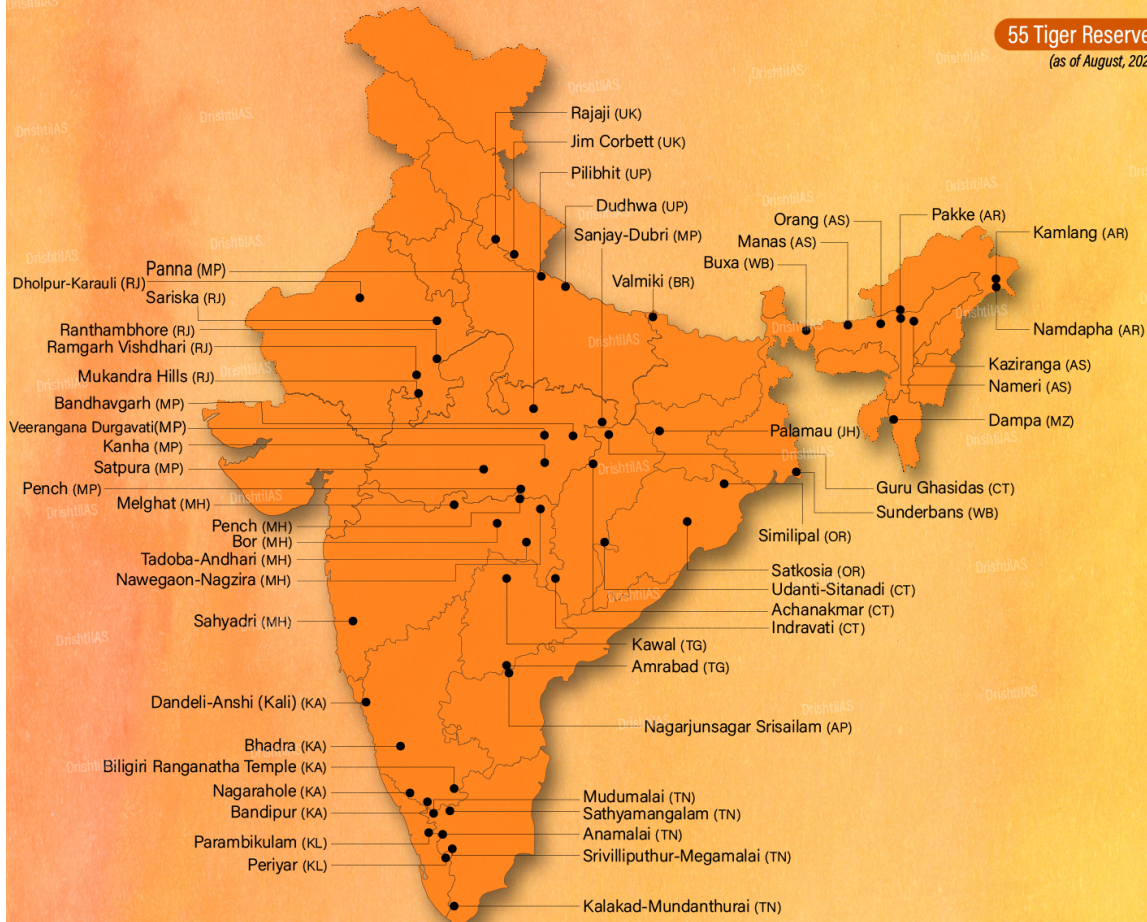

- **Ratapani Wildlife Sanctuary:** The sanctuary, known for its rich biodiversity and cultural significance, has met all the requirements of the [National Tiger Conservation Authority \(NTCA\)](#) and is awaiting final approval at the state wildlife board meeting.
- **Location and Area:** Ratapani Wildlife Sanctuary covers approximately **3,500 sq km** in the **Raisen, Sehore, and Bhopal districts**. Of this, 1,500 sq km will be designated as the core tiger area, while 2,000 sq km will serve as a buffer zone.
- **Tiger Population:** The sanctuary is home to about **40 tigers, with an additional 12 tigers** regularly moving within the forest areas near Bhopal.
- **Tourism and Economy:** The designation as a tiger reserve is expected to boost tourism and improve the local economy through increased government funding.
- **Safety Measures:** To prevent tiger deaths due to accidents and poaching, 25 overpasses and underpasses will be constructed, and villages in the core area will be relocated.
- **Biodiversity:** Apart from tigers, the sanctuary supports a variety of **wildlife, including leopards, hyenas, jackals, and various herbivores such as chital, sambar, and nilgai**. It also hosts more than 150 bird species, making it a haven for birdwatchers .
- **Historical and Cultural Significance:** The sanctuary houses the [Bhimbetka rock shelters](#), a [UNESCO World Heritage Site](#), and several historical landmarks, adding cultural value to the region .

//

Tiger Reserves

55 Tiger Reserves

(as of August, 2024)

FACTS

- A State Government, on the recommendation of the National Tiger Conservation Authority, notify an area as a tiger reserve.
- Largest Tiger Reserve (Core Area): Nagarjunsagar Srisaillam (Andhra Pradesh).
- Smallest Tiger Reserve (Core Area): Orang (Assam).
- Reserve with Highest Tiger Density: Corbett (Uttarakhand) (All India Tiger Estimation 2018).
- State with Maximum Tigers: Madhya Pradesh (All India Tiger Estimation 2018).