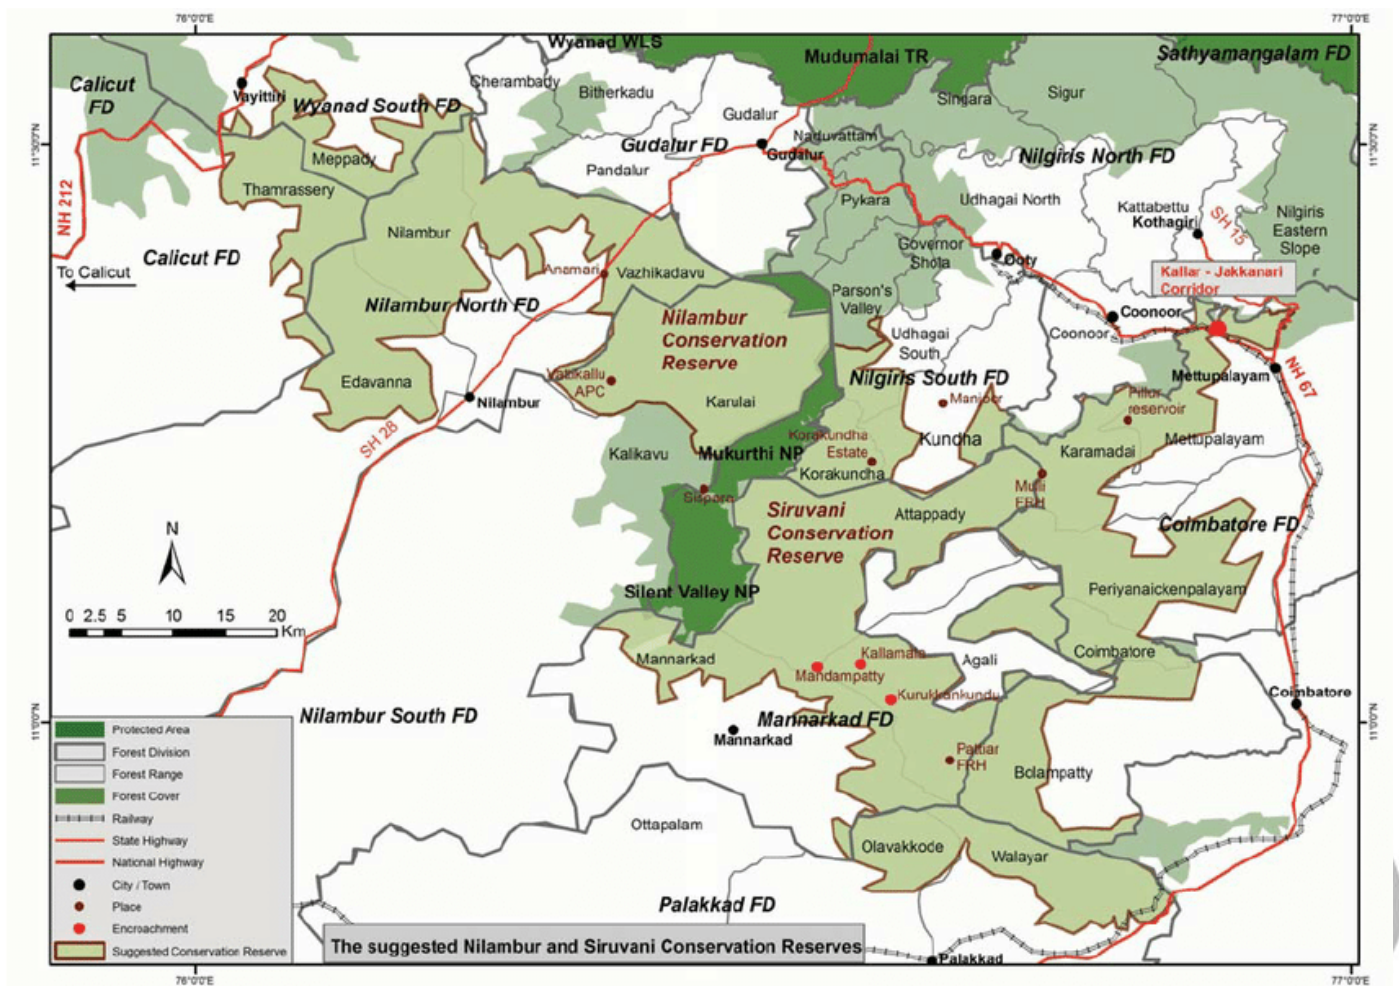

Key Points

- **Fire line** is an artificially formed **break in foliage or forest cover** to control the spread of wildfires by limiting the amount of combustible vegetation available.
- **Other Measures Being Taken to Control Wildfires in the Park :**
 - **Cool Burning :** Cool burning is done in a controlled manner by artificially creating small, localised fires to limit the amount of vegetation available in any given area. It means that any fires will not have any build-up of "vegetative fuel" to use to become a large, uncontrollable fire.
 - **Removal of invasive trees** such as **wattle** is also being done in the Park in order to reduce the fuel for wildfires.

Wildfires

- Wildfire is a general term which includes any uncontrolled, unplanned forest fires, grassland fires, bushfires, brush fires and any other vegetation fire in countryside areas.
- Wildfires occur in every continent except Antarctica.

Mukurthi National Park

- **Extent:** Mukurthi National Park (MNP) is located in the northwest corner of Tamil Nadu in the **Western Ghats**.
- It is a part of [Nilgiri Biosphere Reserve](#) (UNESCO World Heritage Site) along with [Mudumalai Wildlife Sanctuary](#), Bandipur National Park, Nagarhole National Park, Wayanad Wildlife Sanctuary and Silent Valley.
- **Keystone Species :** The park was created to protect its [keystone species](#), the [Nilgiri Tahr](#).
 - There has been almost a 27% **increase in the population of the Tahr in the Nilgiris over the last few years**.
- **Forest Type:** The park is characterised by **montane grasslands and shrublands** interspersed with sholas in a high altitude area of high rainfall, near-freezing temperatures and high winds.
- **Peaks:** The Park is also home to **Mukurthi Peak**, one of the highest peaks in the Nilgiri Hills.
- **Tribes Living Inside: Todas**
 - Todas are a pastoral tribe of the Nilgiri Hills.