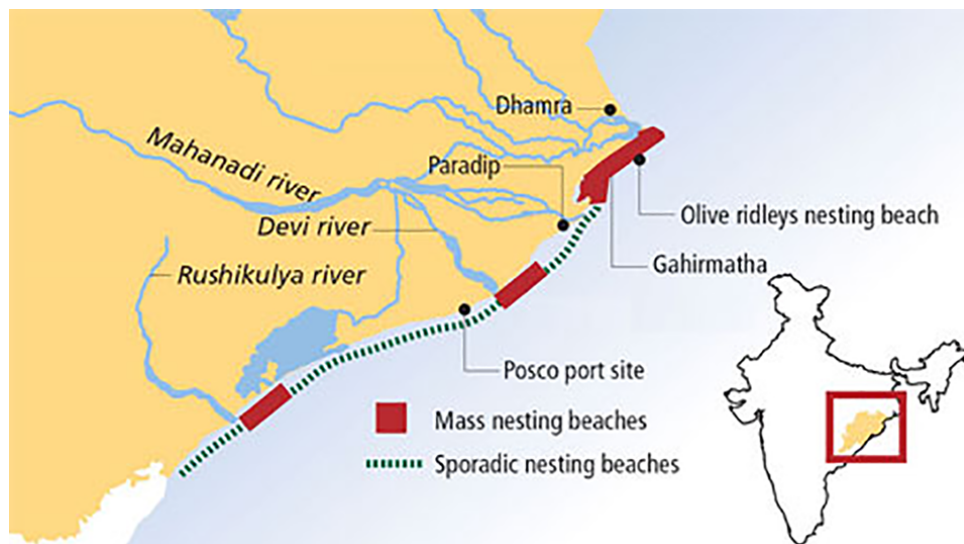

responsible for the flooding upstream of the Loess Plateau which is surrounded by the Yellow river.

The Yellow River is the **sixth-longest river in the world and is also the most sediment-laden**. Also known as **Huang He**, it **originates in the province of Qinghai**, flows through the Loess Plateau, **where it takes sediment that gives its waters their characteristic yellow colour**.

The sediment or loess (a type of silt) from the plateau usually **settles on the river bed and raises its height, making the river especially flood-prone** in the lower reaches, on the North China Plain.

Olive Ridley Turtles

Officials and scientists are **unsure as to what could have caused the start of the mass nesting or 'Arribada' of Olive Ridley turtles** at the Rushikulya rookery in Odisha's district. Rushikulya beach is **considered the second biggest rookery for sea turtles in India after Gahirmatha Marine Sanctuary, Odisha**. Suitable climatic and beach conditions were some of the reasons for the early mass nesting of Olive Ridley turtles.

The Olive ridley turtles **are the smallest and most abundant of all sea turtles** found in the world. These turtles **are carnivores and get their name from their olive-coloured carapace**.

They are **best known for their unique mass nesting called Arribada**, where thousands of females come together on the same beach to lay eggs. They are **found in warm waters of the Pacific, Atlantic and Indian oceans**. Olive Ridley Turtles are **included in Schedule 1 of the Wildlife Protection Act, 1972, listed as vulnerable in the IUCN Red List and mentioned in appendix I of the Convention on International Trade in Endangered Species of Wild Fauna and Flora (CITES)**.

Read More: [Olive Ridley: Threats & Related Initiatives](#)

Bisphenol A (BPA)

Bisphenol A (BPA) is a **chemical used in polycarbonate plastics and epoxy resins** (class of thermosetting polymers) and is particularly found in water bottles, baby bottles, and other food containers. BPA **contaminates surface freshwater through industrial effluents and discharge leachates** (Any contaminated liquid that is generated from water percolating through a solid waste disposal site, accumulating contaminants, and moving into subsurface areas).

The discharge of BPA into the waters **occurs when plastic turns soft and when there is adequate sunshine. As per a recent study, it also speeds up the breeding of mosquitoes**. BPA, when **ingested, disrupts the endocrine system by interfering with hormones and affects the brain and prostate gland of fetuses, infants and children**.