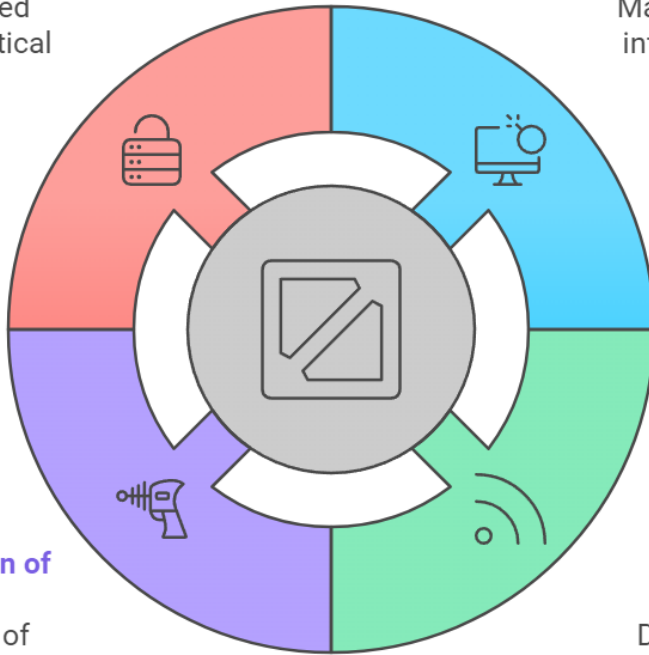

Hybrid and Non-Kinetic Warfare

[Source: TH](#)

Recently, the [Parliamentary Standing Committee on Defence \(PSCoD\)](#) has emphasised on the Indian armed forces' preparedness for [hybrid warfare](#).

- **Hybrid warfare** refers to a combination of **conventional military tactics** (kinetic warfare) and modern strategies such as [cyber warfare](#), **information manipulation**, **economic disruption**, and **psychological operations** (non-kinetic warfare).
 - Non-kinetic methods could be **deadlier** than traditional warfare e.g., [pager blasts in Lebanon](#).
 - **Non-kinetic warfare** includes using **jamming**, **lasers**, or **electromagnetic waves** to disrupt drone operations instead of physically shooting down drones (Kinetic warfare).
- The tri-services **“future warfare”** course is designed to train officers from **Major Generals to Majors (and their equivalents)** in modern warfare techniques, both kinetic and non-kinetic.
 - It was recently conducted by the **Headquarters Integrated Defence Staff**.
- The Indian Army is observing **2024** as the [Year of Technology Absorption](#), focusing on integrating disruptive technologies like [AI](#), [hypersonic weapons](#), [biotechnology](#), and [quantum technology](#) into existing legacy systems.
- PSCoD is a [Departmentally-Related Standing Committees \(DRSCs\)](#) and functions under [Lok Sabha](#).
 - The committee has **31 members—21 from Lok Sabha and 10 from Rajya Sabha**. Lok Sabha members are nominated by the [Speaker](#), and Rajya Sabha members by the **Chairman**.

//

Emerging Warfare Strategies

Cyber Warfare

Internet-based attacks on critical systems

Information Warfare

Management of information for strategic advantage

Weaponisation of Space

Deployment of space-based destructive devices