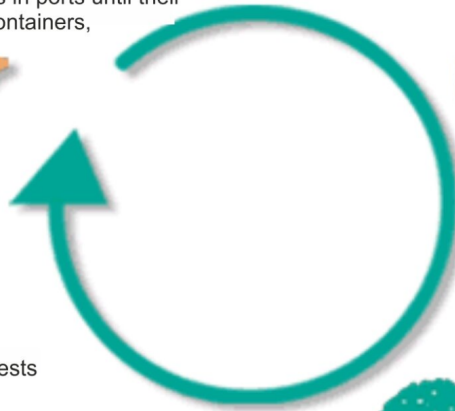

//

The Miyawaki method for restoring tropical forests

Germinate the seeds in a nursery, When two to three leaves have sprouted, move the seedlings to pots, Cultivate the seedlings in pots until their root groups generally fill the containers,

Cultivate under nets designed to cut out 60 percent of the sunlight for one to two months

Cultivate under nets designed to cut out 40 percent of the sunlight for one to two months.

Obtain seeds from natural tropical forests