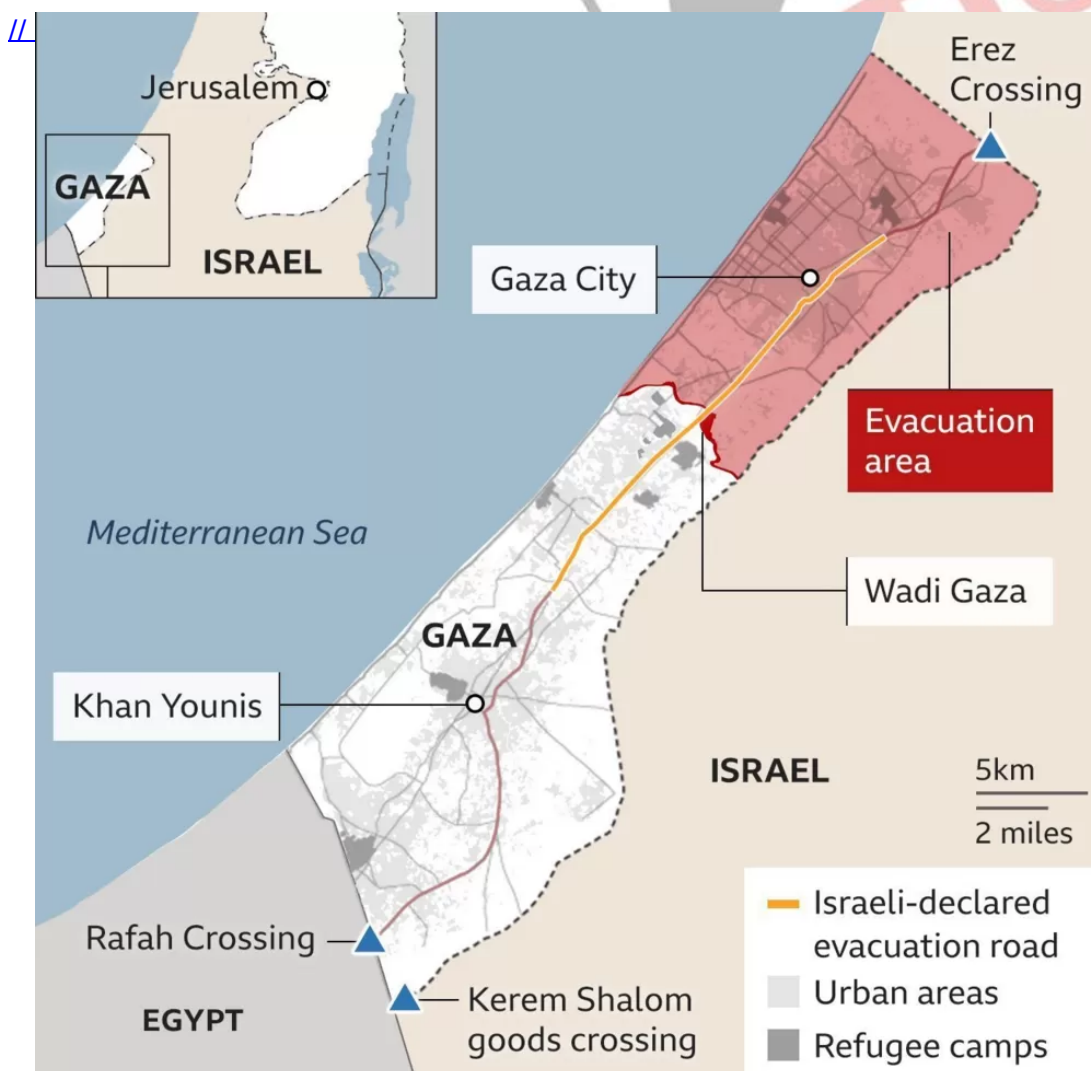

Israeli Military Seizes Rafah Border Crossing

[Source: BS](#)

The Israeli military seized control of the [Rafah border crossing](#) between the **Gaza Strip and Egypt** and its tanks pushed into the southern Gazan town of Rafah after a night of air strikes on the Palestinian enclave.

- The closure of the Rafah crossing hindered aid delivery to the **Gaza Strip**, exacerbating the humanitarian crisis.
- The **Rafah crossing is the southernmost exit** point from the Gaza Strip, and it shares a border with **Egypt's Sinai Peninsula**.
 - The crossing is controlled by Egypt. It is the only exit that does not lead to Israeli territory.
- There are two other border crossings in and out of Gaza are [Erez in the north for people in Israel](#), and [Kerem Shalom in the south for commercial goods](#).