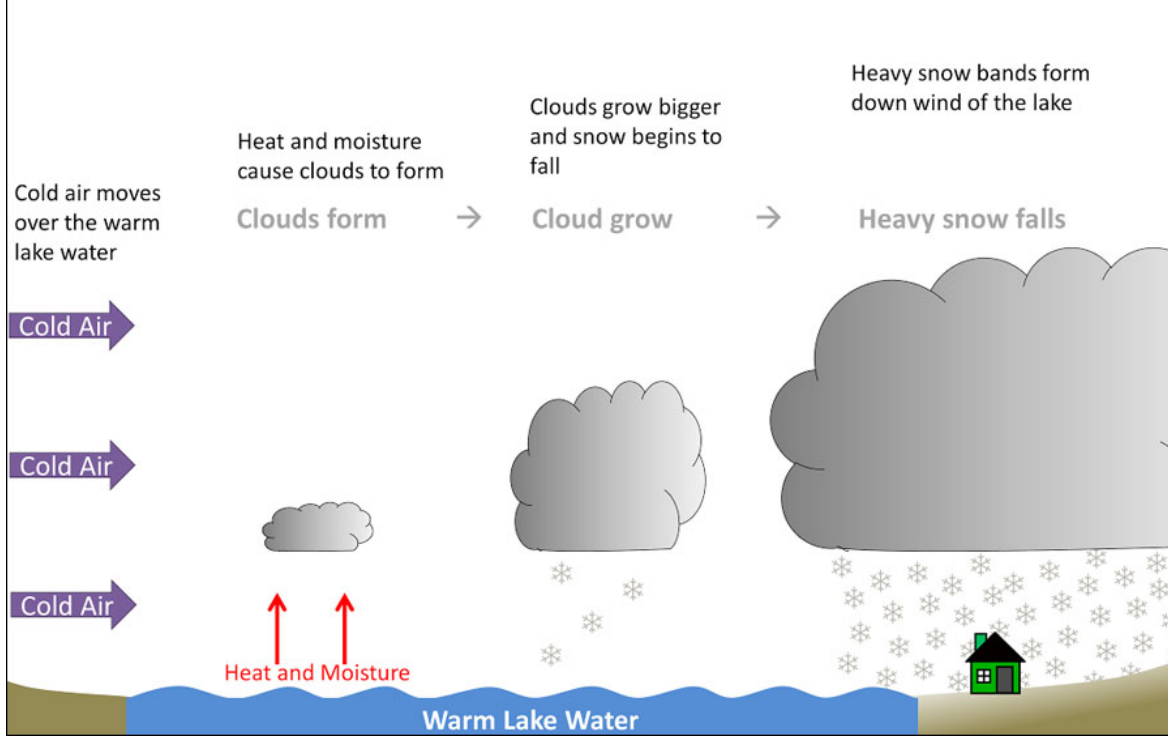

# Lake-Effect Snow

[Source: IE](#)

## Why in News?

Recently, parts of upstate New York, Pennsylvania, Ohio, and Michigan, situated along the [Great Lakes of North America](#), witnessed "**lake-effect snow**."

- A heavy snowstorm caused by this phenomenon near **Lake Erie in New York** has transformed homes into **ice-covered igloos**.

## What is Lake-Effect Snow?

- **Definition:** Lake-effect snow is a **localized weather phenomenon** characterized by **heavy snowfall** that occurs near **large bodies of water**, such as the **Great Lakes in North America**.
  - It typically happens during colder months when cold air passes over relatively warmer lake surfaces, resulting in intense and narrow bands of snowfall.
- **Mechanism of Formation:**
  - **Cold Air Movement:** Cold air often from Canada, flows over the unfrozen, warmer waters of the Great Lakes in North America.
  - The lakes transfer heat and moisture to the cold air at the surface.
  - **Cloud Formation:** The warm, moist air **rises, cools rapidly in the colder atmosphere above**, and **condenses to form clouds**.
  - **Snowfall:** These clouds develop into narrow bands that produce intense snowfall, often at rates of 2-3 inches or more per hour.

## Lake effect snow forms when **cold air** moves over **warm water**