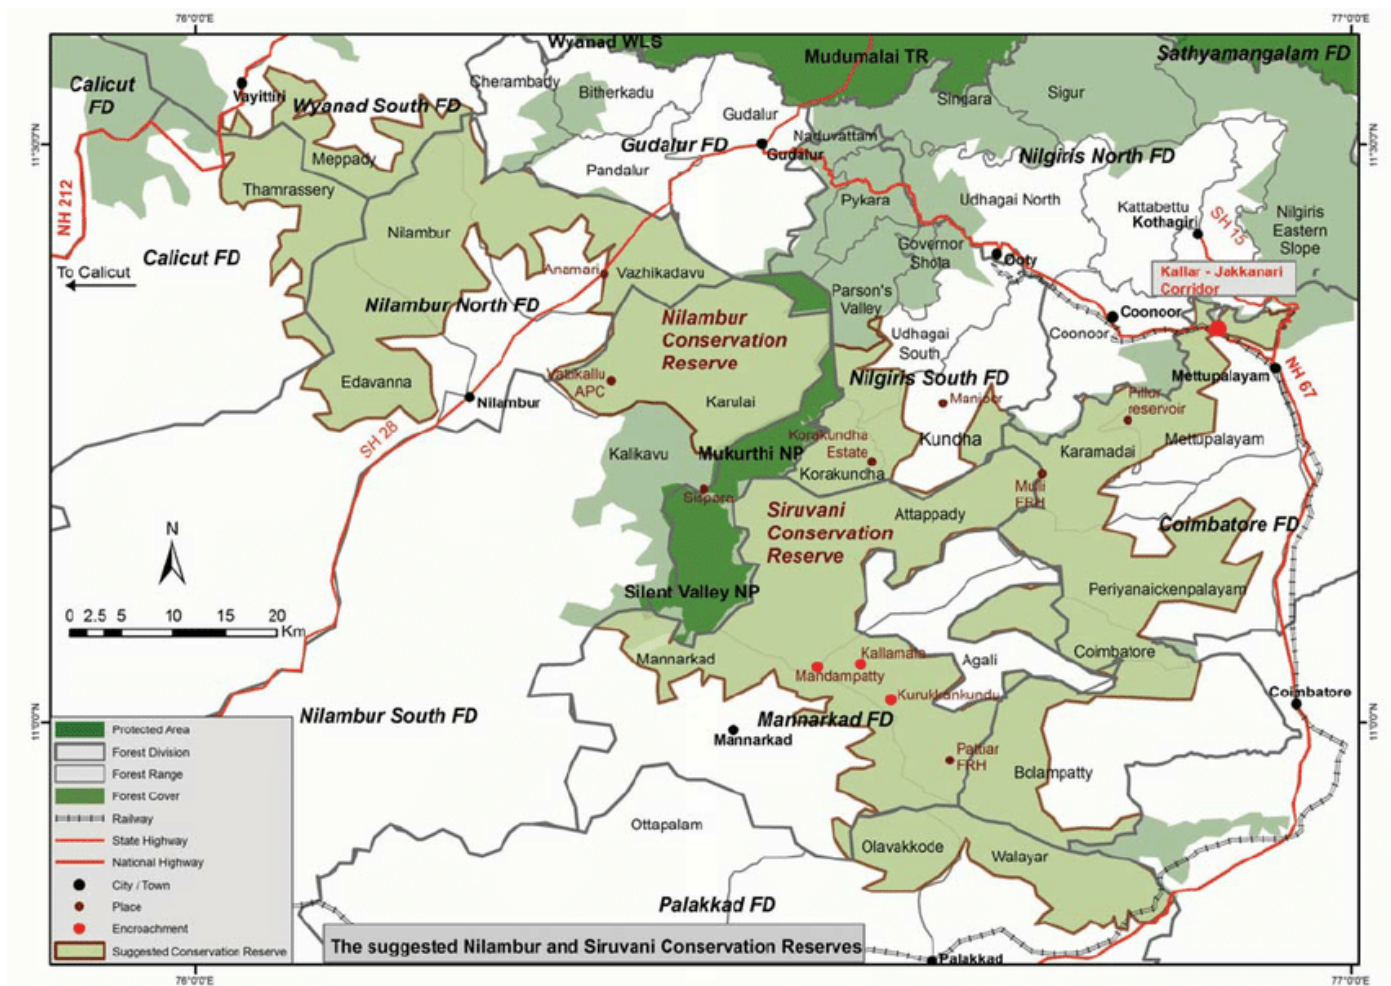

Key Points

- **Fire line** is an artificially formed **break in foliage or forest cover** to control the spread of wildfires by limiting the amount of combustible vegetation available.
- **Other Measures Being Taken to Control Wildfires in the Park :**
 - **Cool Burning :** Cool burning is done in a controlled manner by artificially creating small, localised fires to limit the amount of vegetation available in any given area. It means that any fires will not have any build-up of "vegetative fuel" to use to become a large, uncontrollable fire.
 - **Removal of invasive trees** such as **wattle** is also being done in the Park in order to reduce the fuel for wildfires.

Wildfires

- Wildfire is a general term which includes any uncontrolled, unplanned forest fires, grassland fires, bushfires, brush fires and any other vegetation fire in countryside areas.
- Wildfires occur in every continent except Antarctica.

Mukurthi National Park

- **Extent:** Mukurthi National Park (MNP) is located in the northwest corner of Tamil Nadu in the **Western Ghats**.
- It is a part of [Nilgiri Biosphere Reserve](#) (UNESCO World Heritage Site) along with [Mudumalai Wildlife Sanctuary](#), Bandipur National Park, Nagarhole National Park, Wayanad Wildlife Sanctuary and Silent Valley.
- **Keystone Species :** The park was created to protect its [keystone species](#), the [Nilgiri Tahr](#).
 - There has been almost a 27% **increase in the population of the Tahr in the Nilgiris over the last few years**.
- **Forest Type:** The park is characterised by **montane grasslands and shrublands** interspersed with sholas in a high altitude area of high rainfall, near-freezing temperatures and high winds.
- **Peaks:** The Park is also home to **Mukurthi Peak**, one of the highest peaks in the Nilgiri Hills.
- **Tribes Living Inside: Todas**
 - Todas are a pastoral tribe of the Nilgiri Hills.