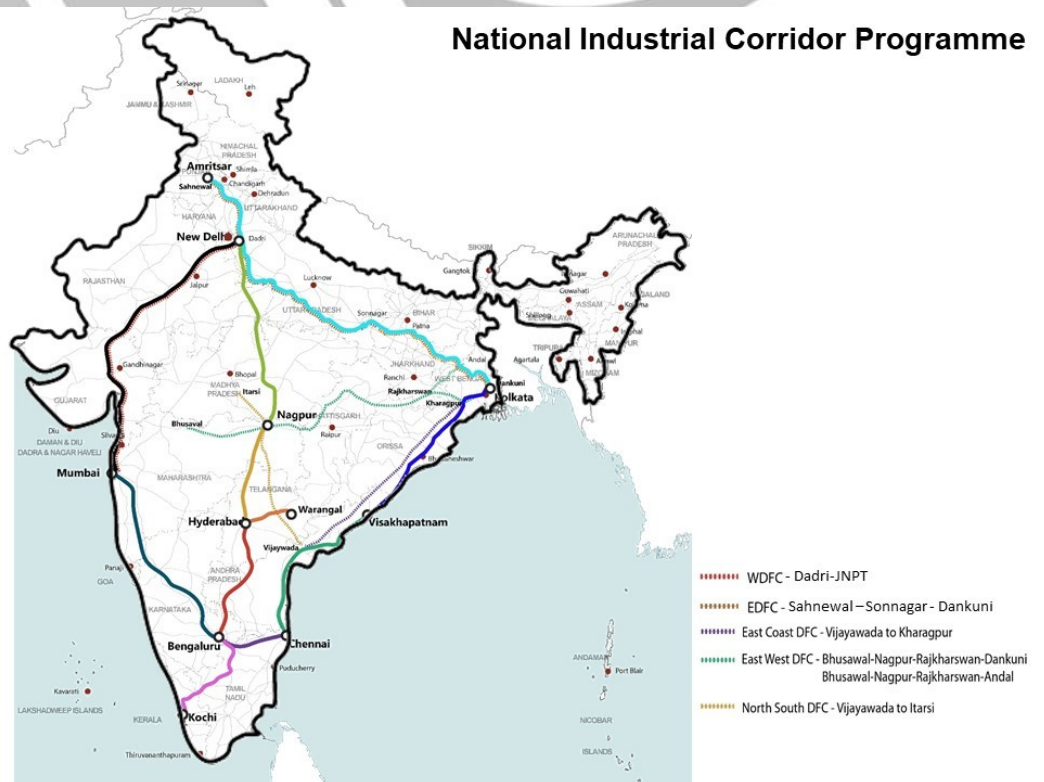

Bidkin Industrial Area

Source: PIB

Recently, the Prime Minister of India inaugurated **Bidkin Industrial Area (BIA)**, marking a significant step in advancing [India's industrial landscape](#), particularly in the Marathwada region of Maharashtra.

- **Strategic Location:** The BIA, a 7,855-acre transformative project, has been developed under the [National Industrial Corridor Development Programme \(NICDP\)](#) as part of the [Delhi-Mumbai Industrial Corridor](#).
 - It features excellent connectivity to NH-752E, Aurangabad railway station, Aurangabad Airport, and Jalna Dry Port.
 - NICDP is India's most ambitious infrastructure programme aiming to develop **new industrial cities as "Smart Cities"** and converging next generation technologies across infrastructure sectors.
- **Phased Development:** The project, approved with a budget of Rs. 6,414 crore, will be developed in three phases.
 - The **Maharashtra Industrial Township Limited** with **Maharashtra Industrial Development Corporation** and **National Industrial Corridor Development and Implementation Trust** has driven this ambitious project.
- **Vision for Industrial Excellence:** The project aligns with the **"Make in India, Make for the World"** initiative, aiming to boost [employment](#), exports, and sustainable development.

//

National Industrial Corridor Programme

11 Industrial Corridors:

- Delhi-Mumbai Industrial Corridor (DMIC)
- Amritsar-Kolkata Industrial Corridor (AKIC)
- Chennai-Bengaluru Industrial Corridor (CBIC)
- Vizag-Chennai Industrial Corridor (VCIC)
- East Coast Economic Corridor (ECEC)
- Hyderabad-Nagpur Industrial Corridor (HNIC)
- Hyderabad-Warangal Industrial Corridor (HWIC)
- Hyderabad-Bengaluru Industrial Corridor (HBIC)
- Bengaluru Mumbai Industrial Corridor (BMIC)
- Extension of CBIC to Kochi via Coimbatore
- Delhi-Nagpur Industrial Corridor (DNIC)