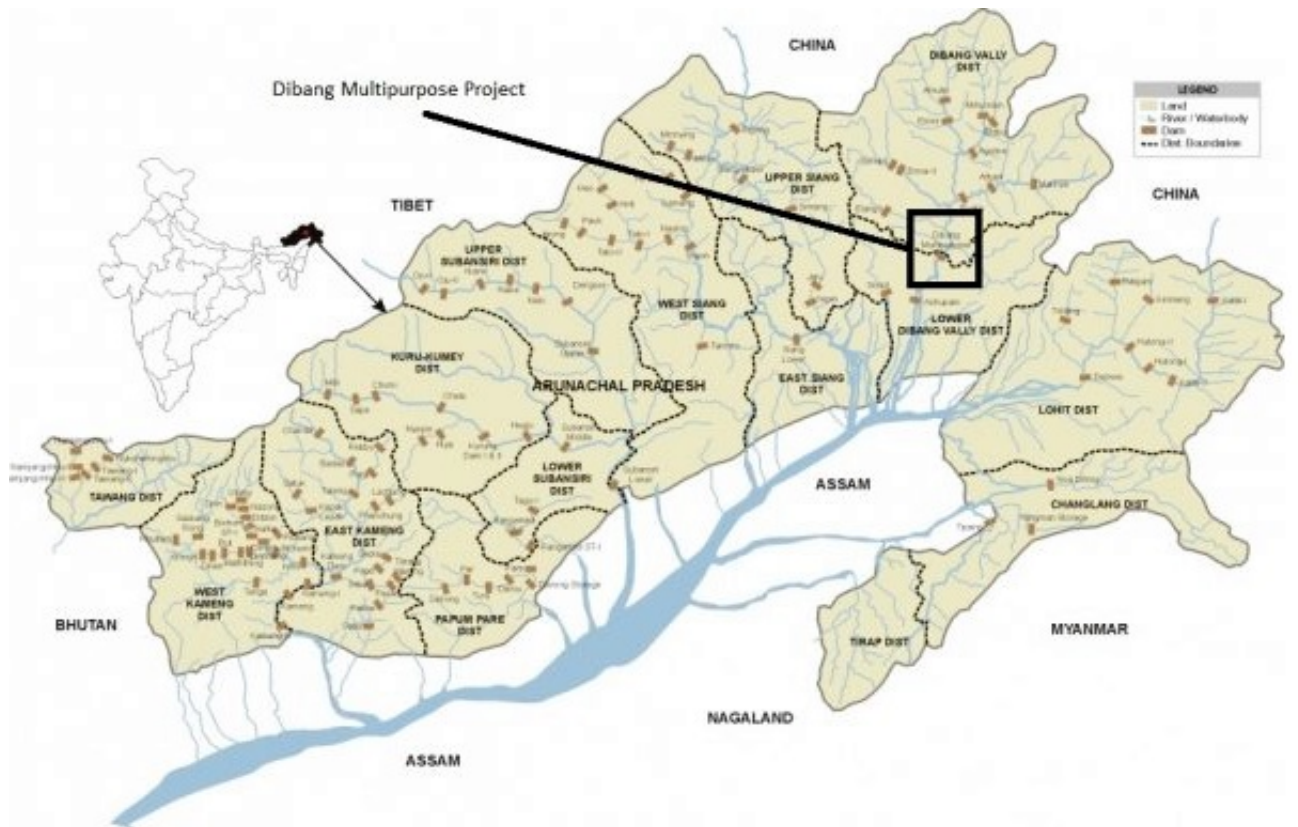

- This eagle is part of the **Accipitridae family** and stands as the sole member of the **Ictinaetus genus**.
- They are notable for their substantial size and unique characteristics, often seen in **forested mountainous and hilly regions**.
 - They are found in the Indian states of **Himachal Pradesh** and **Jammu & Kashmir**, as well as in the **forests of the Eastern and Western Ghats in peninsular India**.
- As per the [IUCN](#), their **conservation status** is categorised as "**Least Concern**".
- The **Chail Wildlife Sanctuary** is home to a variety of animals, including [rhesus macaques](#), [leopards](#), **Indian muntjacs**, **gorals**, **porcupines**, **wild boars**, [langurs](#), and **Himalayan black**

Read More: [Dibang Hydel Project](#)

Hubble Space Telescope Captures Image of Irregular Galaxy

- The [Hubble Space Telescope](#) has captured an image of the **irregular galaxy ESO 300-16** located at a distance of **28.7 million lightyears** in the **southern constellation of Eridanus**.
 - **Irregular galaxies** do not have a **clearly defined shape**, and appear as **diffuse clouds**. **A bubble of bright, blue gas** is visible towards the galaxy core
 - **ESO 300-16** was captured as part of an **imaging campaign** known as **Every Known Nearby Galaxy**, which aims to create a complete inventory of **Hubble images** of **all galaxies** within **10 megaparsecs** of the **Earth**, or **32.6 million lightyears**.
 - Even the distance that **light travels** in a year is not convenient for measuring **astronomical distances**, which is why astronomers use **parsecs**.
 - **One parsec** is equal to **3.26 lightyears**, or **30.9 trillion kilometers**. A **megaparsec** is one **million parsecs**.
- The **Every Known Nearby Galaxy campaign** aims to capture the remaining **25%** of the **galaxies**. **Hubble** has previously captured the **lenticular galaxy NGC 6684** and the **irregular dwarf galaxy NGC 1156** as part of the campaign.