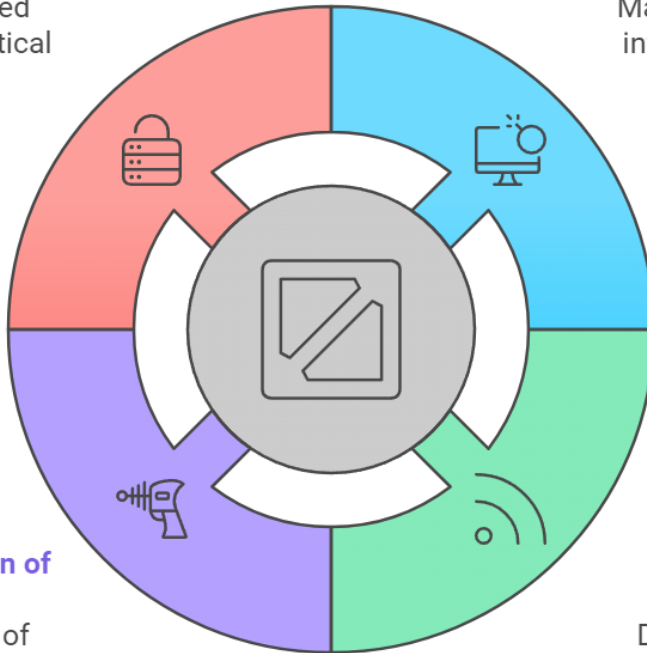

Hybrid and Non-Kinetic Warfare

[Source: TH](#)

Recently, the [Parliamentary Standing Committee on Defence \(PSCoD\)](#) has emphasised on the Indian armed forces' preparedness for [hybrid warfare](#).

- **Hybrid warfare** refers to a combination of **conventional military tactics** (kinetic warfare) and modern strategies such as [cyber warfare](#), **information manipulation**, **economic disruption**, and **psychological operations** (non-kinetic warfare).
 - Non-kinetic methods could be **deadlier** than traditional warfare e.g., [pager blasts in Lebanon](#).
 - **Non-kinetic warfare** includes using **jamming**, **lasers**, or **electromagnetic waves** to disrupt drone operations instead of physically shooting down drones (Kinetic warfare).
- The tri-services **“future warfare”** course is designed to train officers from **Major Generals to Majors (and their equivalents)** in modern warfare techniques, both kinetic and non-kinetic.
 - It was recently conducted by the **Headquarters Integrated Defence Staff**.
- The Indian Army is observing **2024** as the [Year of Technology Absorption](#), focusing on integrating disruptive technologies like [AI](#), [hypersonic weapons](#), [biotechnology](#), and [quantum technology](#) into existing legacy systems.
- PSCoD is a [Departmentally-Related Standing Committees \(DRSCs\)](#) and functions under [Lok Sabha](#).
 - The committee has **31 members—21 from Lok Sabha and 10 from Rajya Sabha**. Lok Sabha members are nominated by the [Speaker](#), and Rajya Sabha members by the **Chairman**.

//

Emerging Warfare Strategies

Cyber Warfare

Internet-based attacks on critical systems

Information Warfare

Management of information for strategic advantage

Weaponisation of Space

Deployment of space-based destructive devices