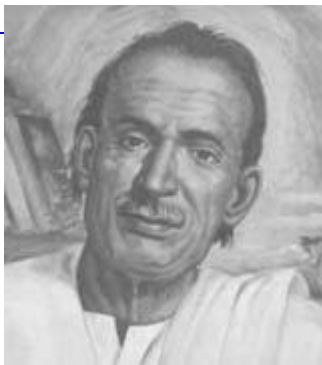

Acharya Kriplani

Why in News

Recently, The Prime Minister has paid tributes to **Acharya Kripalani** on his Birth Anniversary (11th November).

Key Points

▪ About: //

- He was **born on 11th November 1888 in Hyderabad, Sindh.**
- His original name was **Jivatram Bhagwandas Kripalani** but was popularly known as Acharya Kripalani. He was **an independence activist, Indian politician and an Educationist.**

▪ Educationist:

- From 1912 to 1927, he taught at various places before becoming wholly involved in the freedom movement.
- He earned the **moniker 'Acharya' around 1922 when he was teaching at the Gujarat Vidyapith**, founded by the Mahatma a couple of years before.

▪ An Environmentalist:

- He, along with Vinoba Bhave, was involved in preservation and conservation activities throughout the 1970s.

▪ Independence Activist:

- He was part of the **Non-Cooperation Movement** (1920-22) and the Civil Disobedience movements (started in 1930) and **Quit India Movement** (1942).
- He was the **President of Indian National Congress (INC) at the time of independence.** He served in the Interim government of India (1946-1947) and the Constituent Assembly of India.

▪ Political Career:

- He became **one of the founders of the Kisan Mazdoor Praja Party (KMPP)** after independence leaving congress.
- He was **elected to the Lok Sabha in 1952, 1957, 1963 and 1967** as a member of **Praja Socialist Party.**