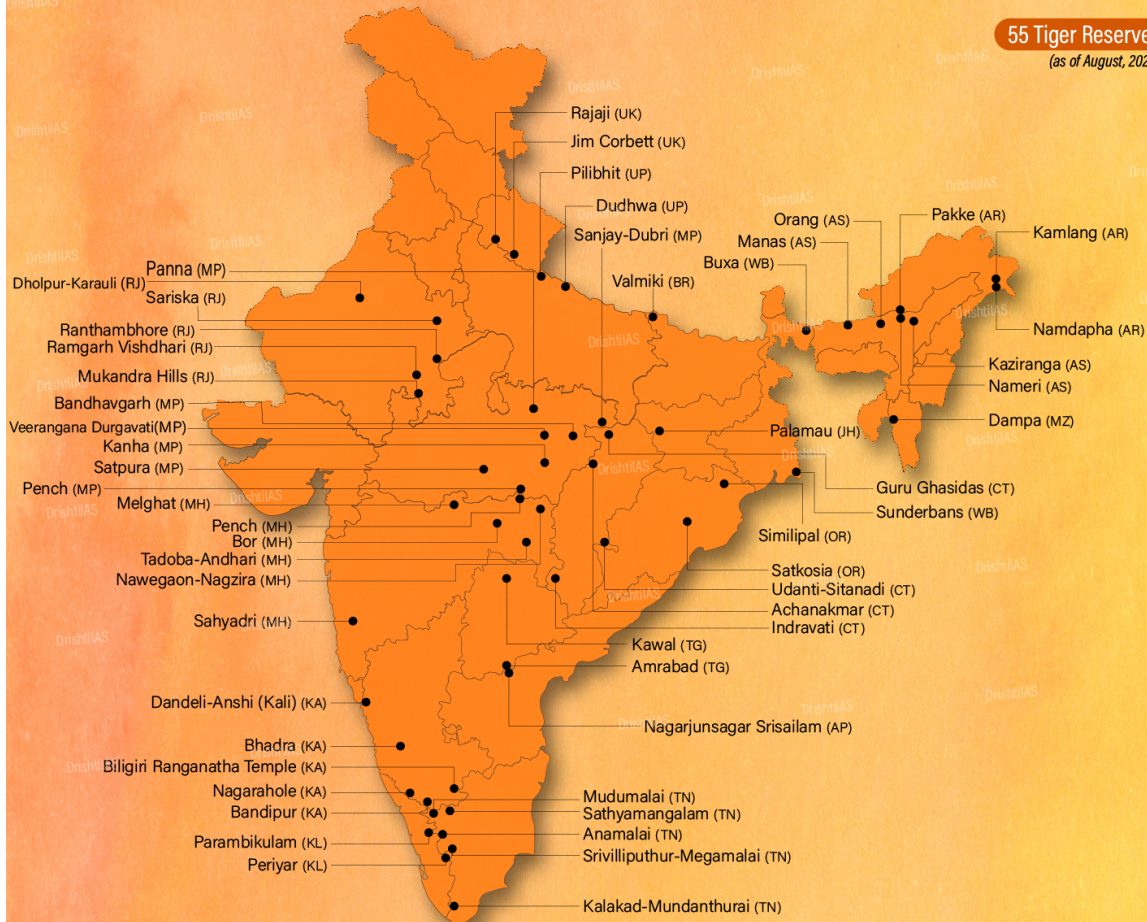

Key Points

- **Ratapani Wildlife Sanctuary:** The sanctuary, known for its rich biodiversity and cultural significance, has met all the requirements of the [National Tiger Conservation Authority \(NTCA\)](#) and is awaiting final approval at the state wildlife board meeting.
- **Location and Area:** Ratapani Wildlife Sanctuary covers approximately **3,500 sq km** in the **Raisen, Sehore, and Bhopal districts**. Of this, 1,500 sq km will be designated as the core tiger area, while 2,000 sq km will serve as a buffer zone.
- **Tiger Population:** The sanctuary is home to about **40 tigers, with an additional 12 tigers** regularly moving within the forest areas near Bhopal.
- **Tourism and Economy:** The designation as a tiger reserve is expected to boost tourism and improve the local economy through increased government funding.
- **Safety Measures:** To prevent tiger deaths due to accidents and poaching, 25 overpasses and underpasses will be constructed, and villages in the core area will be relocated.
- **Biodiversity:** Apart from tigers, the sanctuary supports a variety of **wildlife, including leopards, hyenas, jackals, and various herbivores such as chital, sambar, and nilgai**. It also hosts more than 150 bird species, making it a haven for birdwatchers.
- **Historical and Cultural Significance:** The sanctuary houses the [Bhimbetka rock shelters](#), a [UNESCO World Heritage Site](#), and several historical landmarks, adding cultural value to the region.

//

Tiger Reserves

55 Tiger Reserves

(as of August, 2024)

FACTS

- A State Government, on the recommendation of the National Tiger Conservation Authority, notify an area as a tiger reserve.
- Largest Tiger Reserve (Core Area): Nagarjunsagar Srisaillam (Andhra Pradesh).
- Smallest Tiger Reserve (Core Area): Orang (Assam).
- Reserve with Highest Tiger Density: Corbett (Uttarakhand) (All India Tiger Estimation 2018).
- State with Maximum Tigers: Madhya Pradesh (All India Tiger Estimation 2018).