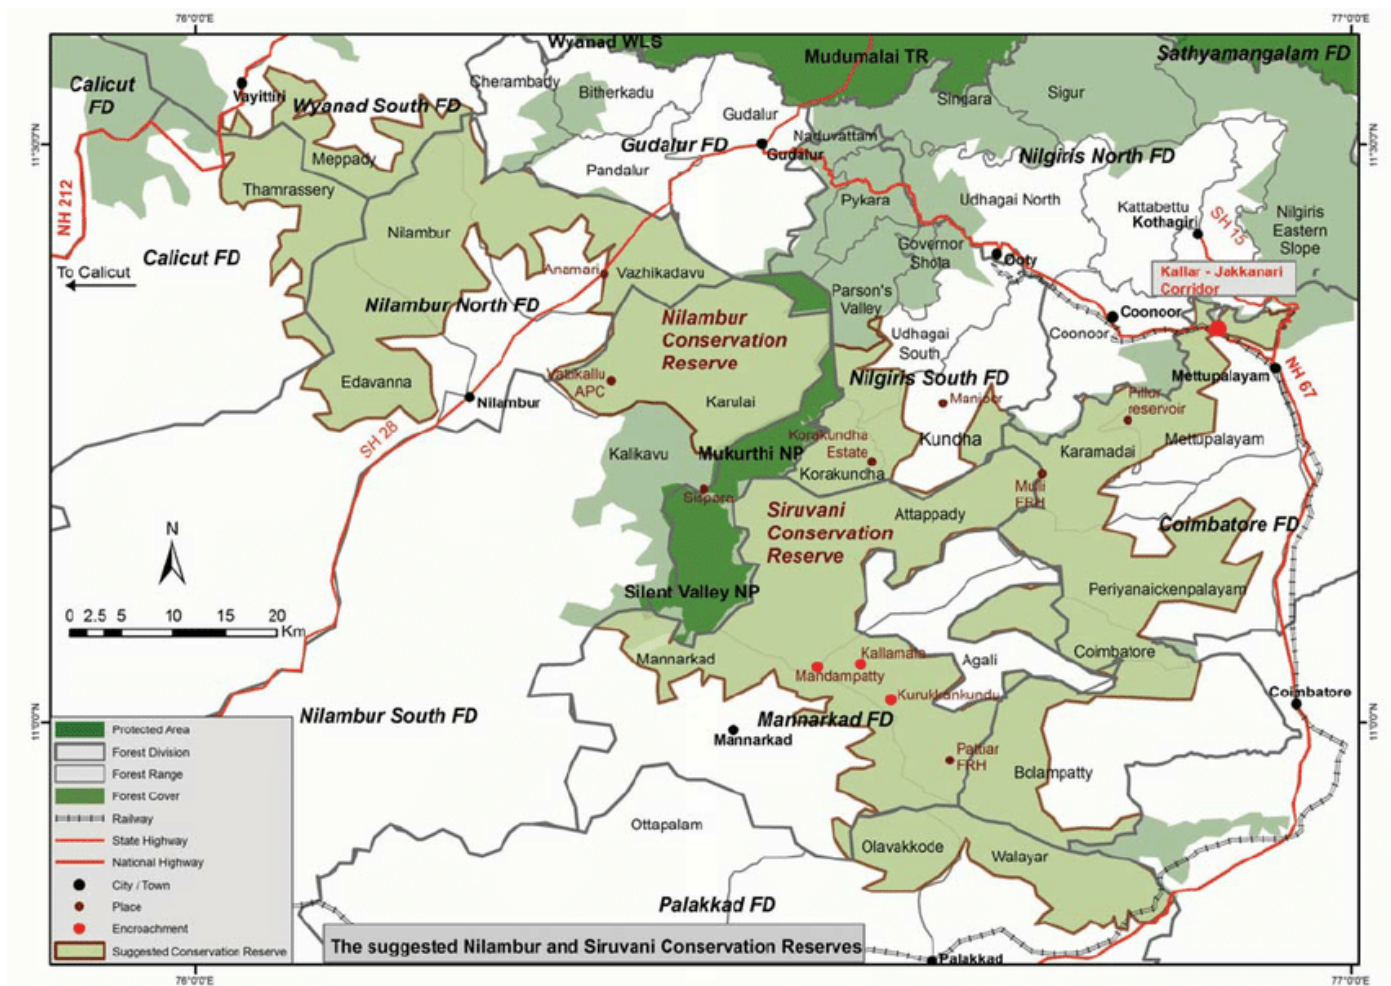

## Key Points

- **Fire line** is an artificially formed **break in foliage or forest cover** to control the spread of wildfires by limiting the amount of combustible vegetation available.
- **Other Measures Being Taken to Control Wildfires in the Park :**
  - **Cool Burning :** Cool burning is done in a controlled manner by artificially creating small, localised fires to limit the amount of vegetation available in any given area. It means that any fires will not have any build-up of "vegetative fuel" to use to become a large, uncontrollable fire.
  - **Removal of invasive trees** such as **wattle** is also being done in the Park in order to reduce the fuel for wildfires.

## Wildfires

- Wildfire is a general term which includes any uncontrolled, unplanned forest fires, grassland fires, bushfires, brush fires and any other vegetation fire in countryside areas.
- Wildfires occur in every continent except Antarctica.

## Mukurthi National Park

- **Extent:** Mukurthi National Park (MNP) is located in the northwest corner of Tamil Nadu in the **Western Ghats**.
- It is a part of [Nilgiri Biosphere Reserve](#) (UNESCO World Heritage Site) along with [Mudumalai Wildlife Sanctuary](#), Bandipur National Park, Nagarhole National Park, Wayanad Wildlife Sanctuary and Silent Valley.
- **Keystone Species :** The park was created to protect its [keystone species](#), the [Nilgiri Tahr](#).
  - There has been almost a 27% **increase in the population of the Tahr in the Nilgiris over the last few years**.
- **Forest Type:** The park is characterised by **montane grasslands and shrublands** interspersed with sholas in a high altitude area of high rainfall, near-freezing temperatures and high winds.
- **Peaks:** The Park is also home to **Mukurthi Peak**, one of the highest peaks in the Nilgiri Hills.
- **Tribes Living Inside: Todas**
  - Todas are a pastoral tribe of the Nilgiri Hills.