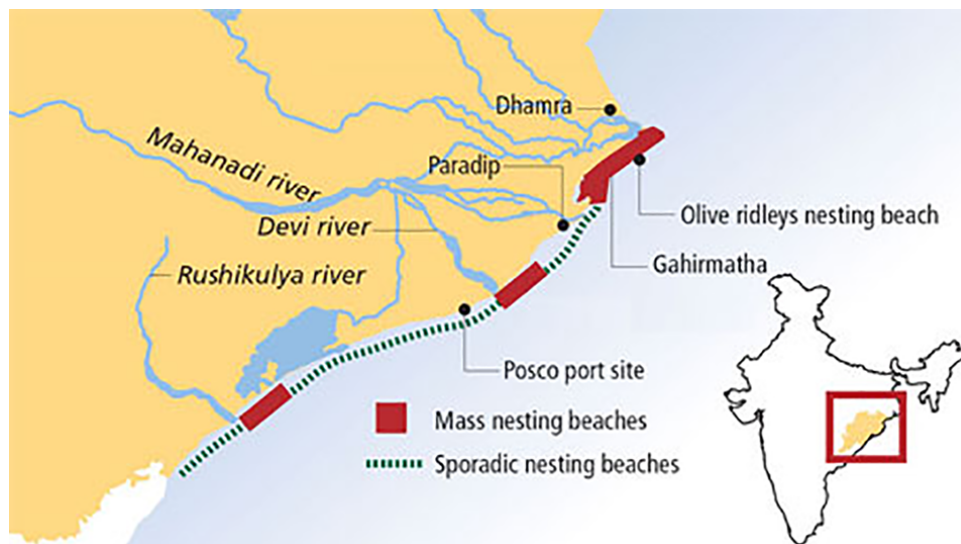

responsible for the flooding upstream of the Loess Plateau which is surrounded by the Yellow river.

The Yellow River is the **sixth-longest river in the world and is also the most sediment-laden**. Also known as **Huang He**, it **originates in the province of Qinghai**, flows through the Loess Plateau, **where it takes sediment that gives its waters their characteristic yellow colour**.

The sediment or loess (a type of silt) from the plateau usually **settles on the river bed and raises its height, making the river especially flood-prone** in the lower reaches, on the North China Plain.

Olive Ridley Turtles

Officials and scientists are **unsure as to what could have caused the start of the mass nesting or 'Arribada' of Olive Ridley turtles** at the Rushikulya rookery in Odisha's district. Rushikulya beach is **considered the second biggest rookery for sea turtles in India after Gahirmatha Marine Sanctuary, Odisha**. Suitable climatic and beach conditions were some of the reasons for the early mass nesting of Olive Ridley turtles.

The Olive ridley turtles **are the smallest and most abundant of all sea turtles** found in the world. These turtles **are carnivores and get their name from their olive-coloured carapace**.

They are **best known for their unique mass nesting called Arribada**, where thousands of females come together on the same beach to lay eggs. They are **found in warm waters of the Pacific, Atlantic and Indian oceans**. Olive Ridley Turtles are **included in Schedule 1 of the Wildlife Protection Act, 1972, listed as vulnerable in the IUCN Red List and mentioned in appendix I of the Convention on International Trade in Endangered Species of Wild Fauna and Flora (CITES)**.

Read More: [Olive Ridley: Threats & Related Initiatives](#)

Bisphenol A (BPA)

Bisphenol A (BPA) is a **chemical used in polycarbonate plastics and epoxy resins** (class of thermosetting polymers) and is particularly found in water bottles, baby bottles, and other food containers. BPA **contaminates surface freshwater through industrial effluents and discharge leachates** (Any contaminated liquid that is generated from water percolating through a solid waste disposal site, accumulating contaminants, and moving into subsurface areas).

The discharge of BPA into the waters **occurs when plastic turns soft and when there is adequate sunshine**. **As per a recent study, it also speeds up the breeding of mosquitoes**. BPA, when **ingested, disrupts the endocrine system by interfering with hormones and affects the brain and prostate gland of fetuses, infants and children**.