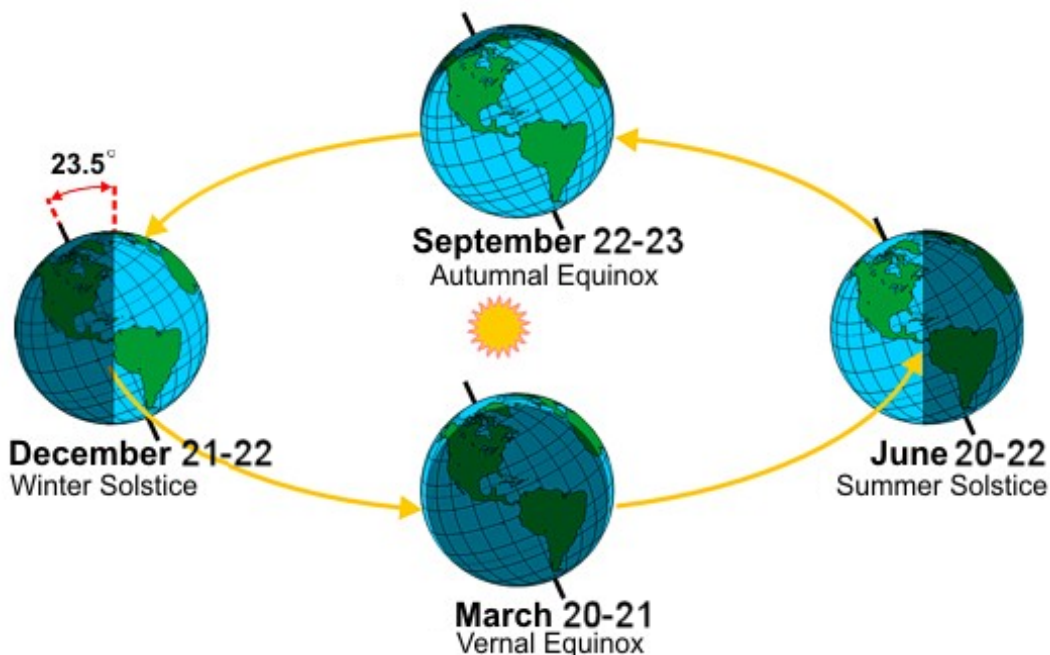

## Why in News?

The vernal equinox is observed on March 21st 2023.

## What is Equinox?

### ▪ About:

- Equinox happens twice a year when the sun is directly above the equator, and it **occurs on approximately 21<sup>st</sup> March and 23<sup>rd</sup> September.**
- During an equinox, both the Northern and Southern Hemispheres **have equal day and night time. The vernal equinox (spring equinox) takes place in the Northern Hemisphere around 20<sup>th</sup> or 21<sup>st</sup> March,** while in the Southern Hemisphere, it happens on 22<sup>nd</sup> or 23<sup>rd</sup> September.
- Conversely, during the autumn season in the Northern Hemisphere on 23rd September (autumn equinox), it is springtime in the Southern Hemisphere, and on **21<sup>st</sup> March, it is the opposite.**

### ▪ Significance:

- As a result, the Sun is located directly above the equator, and **both hemispheres receive an almost equal amount of sunlight.**
- After the spring equinox, **the northern hemisphere tilts closer to the sun in March, resulting in more hours of daylight,** with earlier sunrises and later sunsets.
- According to Hindu astrology, Vernal Equinox is known as Vasant Vishuva or Vasant Sampat.