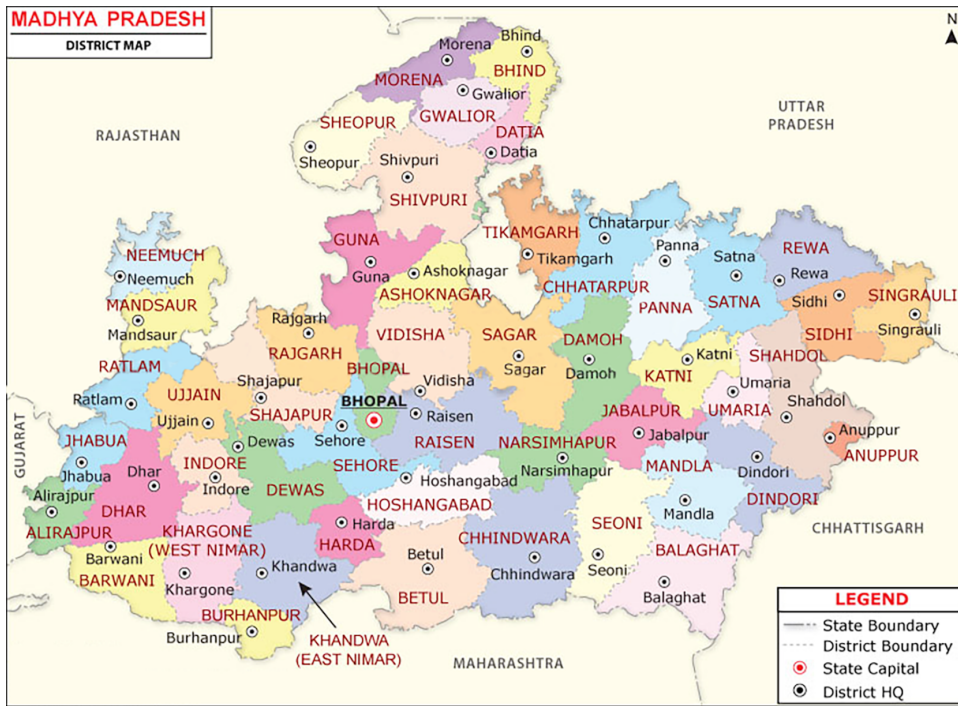

PDF Refernece URL: <https://www.drishtiias.com/printpdf/proposed-two-new-districts>