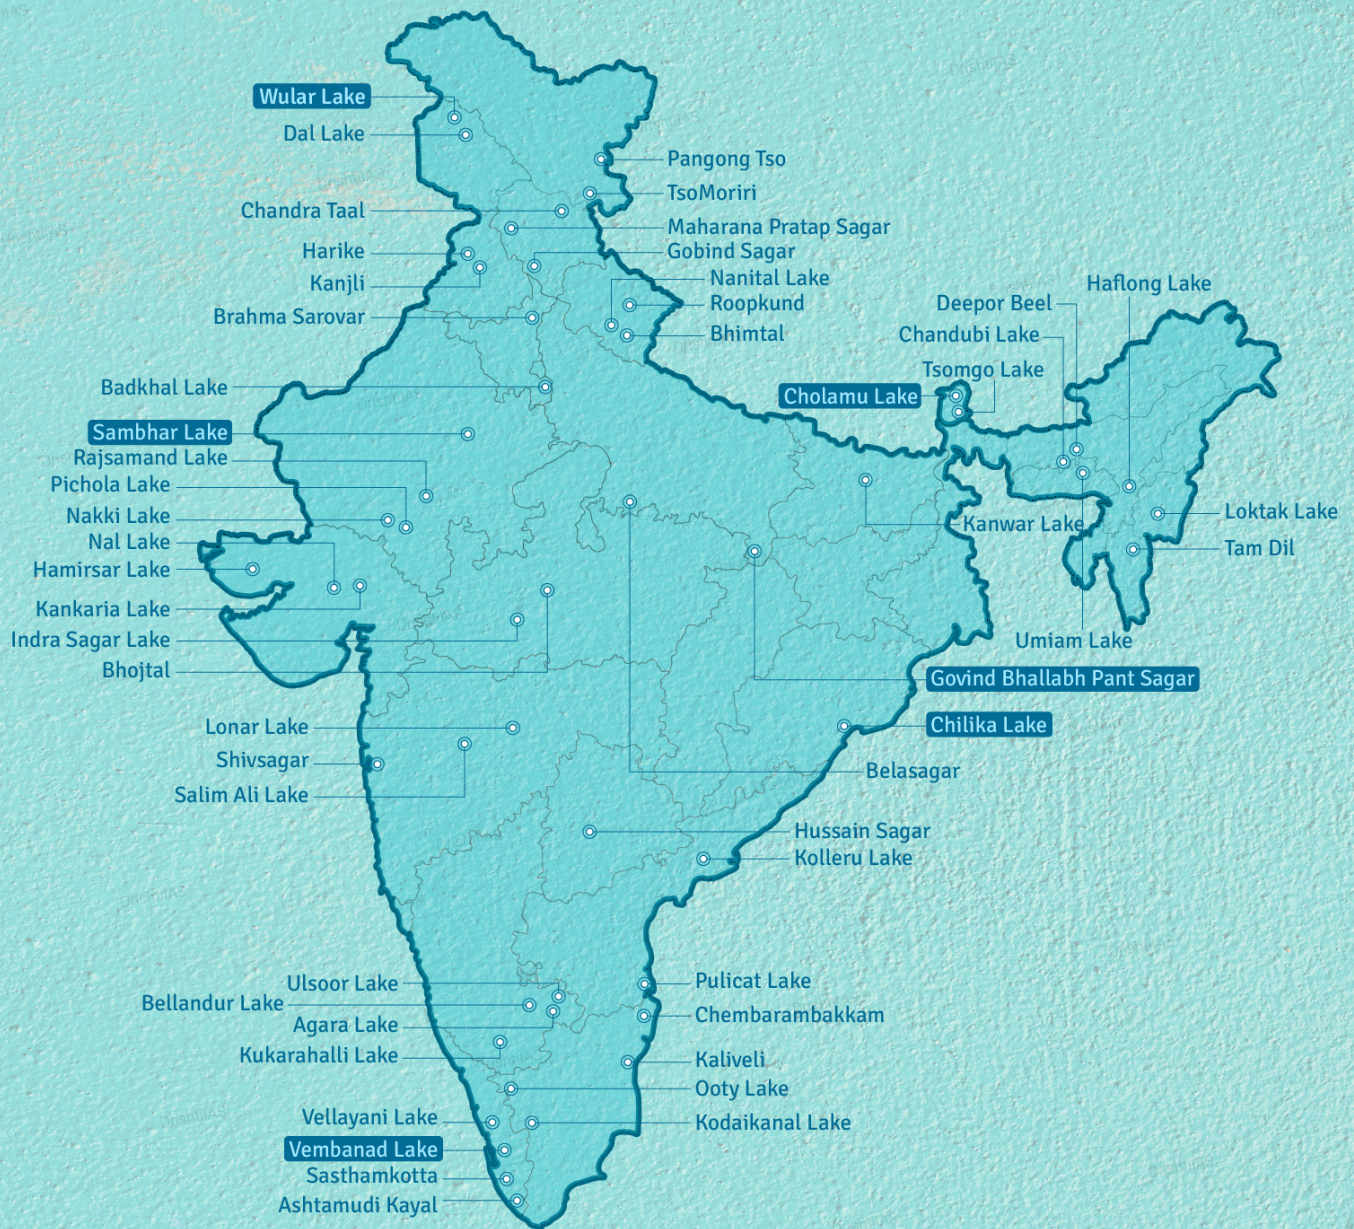

## Important Lakes in India

//

# IMPORTANT LAKES IN INDIA

**Largest Freshwater Lake:** Wular Lake, Jammu and Kashmir

**Largest Brackish Water Lake:** Chilika, Odisha

**Largest Saltwater Lake:** Sambhar Lake, Rajasthan

**Largest Artificial Lake:** Govind Ballabh Pant Sagar, Uttar Pradesh

**Longest Lake:** Vembanad Lake, Kerala

**Largest High Altitude Lake:** Cholamu Lake, Sikkim