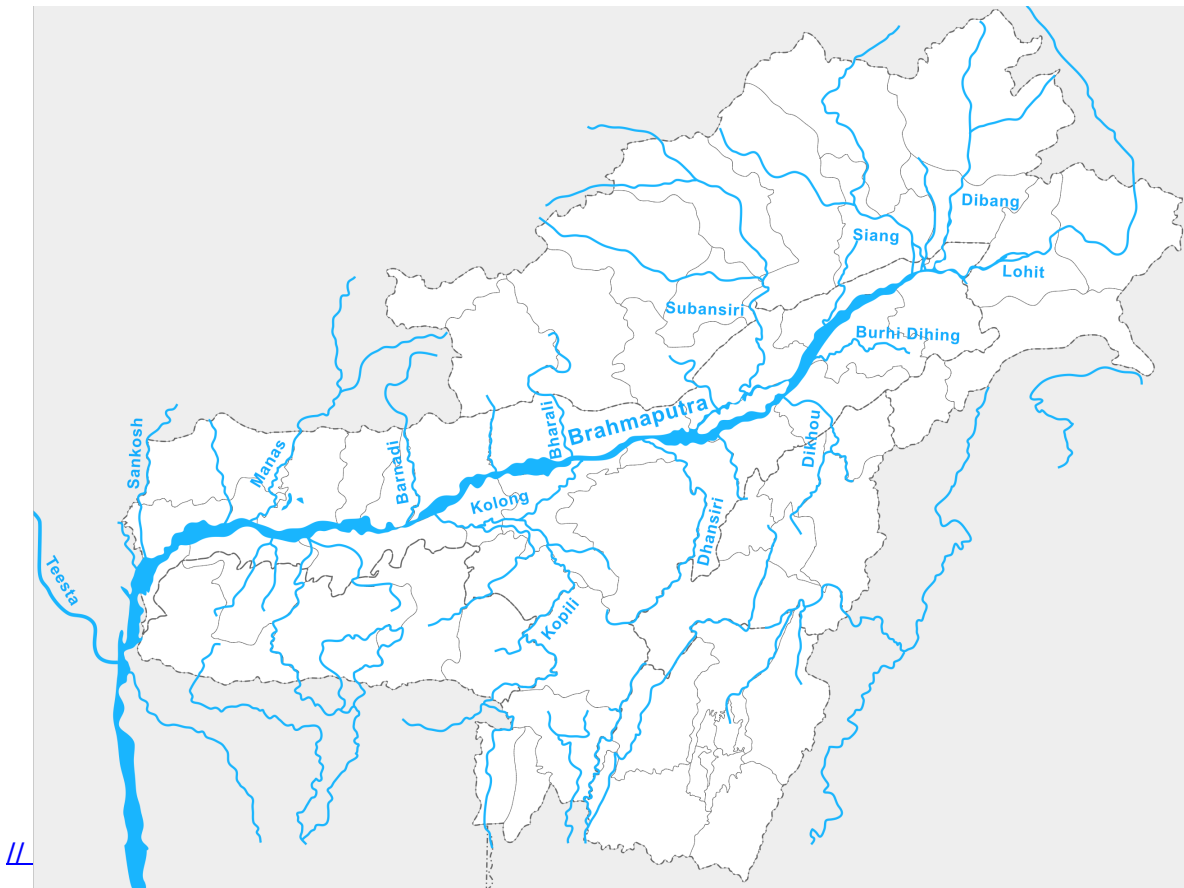

Crude Spillage in Burhi Dihing River

Why in News

A stretch of **Dihing or Burhi Dihing** in **Eastern Assam's Dibrugarh district** witnessed fire following the spillage of crude oil which was being **transported to Digboi refinery**.

- Assam is an ecologically sensitive state, spillage of crude or processed oil in river bodies threatens aquatic life.

Oil Spill

- An oil spill is the release of a liquid petroleum hydrocarbon into the environment, especially the marine ecosystem, due to human activity, and is a form of pollution.

Dihing River

- Dihing or Burhi Dihing is a large **tributary** of the **Brahmaputra** River in Upper Assam.
- The river originates in the **Eastern Himalayas (the Patkai Hills)** in **Arunachal Pradesh** and flows through Tinsukia and Dibrugarh Districts in Assam to its confluence with the Brahmaputra at Dihingmukh.
- It creates a number of oxbow lakes in the area.
- **Other Tributaries of the Brahmaputra River:** Dibang River, Lohit River, Dhansiri River, Kolong River, Kameng River, Manas River, Beki River, Raidak River, Jaldhaka River, Teesta River, Subansiri River.

Digboi Oil Refinery

- It is **India's oldest operating** refinery and one of the oldest operating refineries in the world.
- It is situated in Tinsukia district of Assam.
- The historic Digboi Refinery has been termed as the "**Gangotri of the Indian Hydrocarbon sector.**"