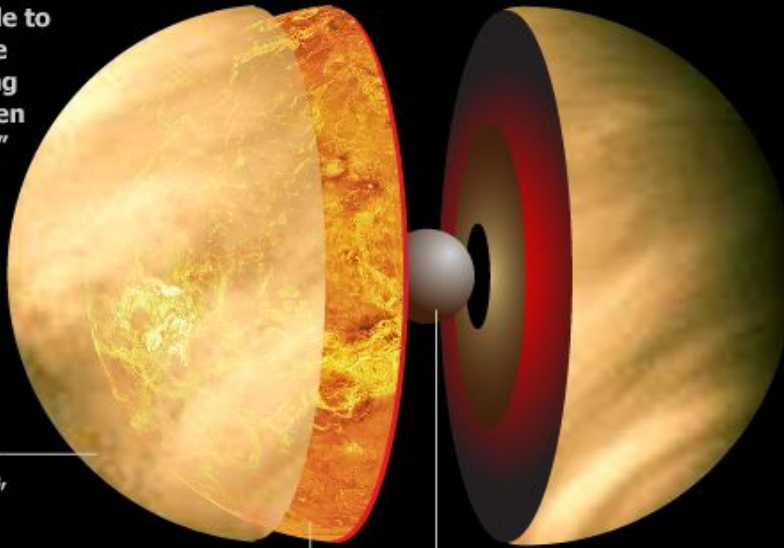

NASA Sent Hollywood Song to Venus

[Source: TOI](#)

Recently, NASA has transmitted Hollywood singer Missy Elliott's song "The Rain" to **Venus** via the [Deep Space Network \(DSN\)](#).

- The transmission was made using the **(Deep Space Station) antenna** located at the **Goldstone Deep Space Communications Complex** in **California**.

NASA's Future Mission to Study Venus:

- The [DAVINCI mission](#), which stands for **Deep Atmosphere Venus Investigation of Noble gases, Chemistry, and Imaging**, is set to be launched by the year **2029**.
- The [VERITAS](#), also known as **Venus Emissivity, Radio Science, InSAR, Topography, and Spectroscopy**, is expected to launch by **2031**.

India's Mission to Venus- Shukrayaan-1:

- Under the [Venus Orbiter Mission](#), [ISRO](#) plans to launch Shukrayaan-1, a spacecraft destined to orbit Venus to study the atmosphere of Venus.

Venus:

- Venus is often called **Earth's twin** and is **slightly smaller than Earth**.
- It is the **second planet from the Sun** and the **sixth largest** planet.
- It is the **hottest planet** in our solar system.
- Venus **spins from east to west**, which is backward compared to most planets, and it has a day longer than its year.

//

Inside Planet VENUS

SPACE.
COM

Venus is often visible to the naked eye in the morning and evening sky. It has often been called Earth's "twin" because of its similar size, but space probes have discovered that the environment there is actually quite inhospitable.