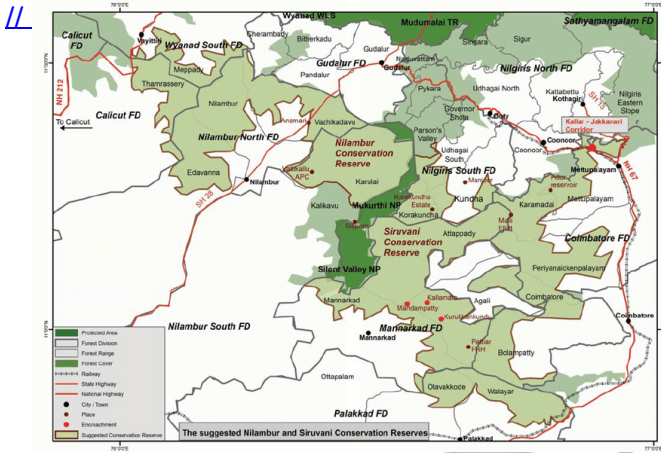

Rapid Fire Current Affairs

Combing Operations held in Mukurthi National Park

In recent times, the Forest Department has been conducting combing operations in the [Mukurthi National Park in Tamil Nadu](#) and adjoining forest areas to ensure that there was no illegal movement of people and poachers.

- Mukurthi National Park is located in the northwest corner of Tamil Nadu in the [Western Ghats](#).
- It is a part of [Nilgiri Biosphere Reserve \(UNESCO World Heritage Site\)](#) along with [Mudumalai Wildlife Sanctuary](#), Bandipur National Park, Nagarhole National Park, Wayanad Wildlife Sanctuary and Silent Valley.
- **Keystone Species** : The park was created to protect its [keystone species](#), the [Nilgiri Tahr](#).
- **Forest Type**: The park is characterized by **montane grasslands and shrublands** interspersed with sholas in a high altitude area of high rainfall, near-freezing temperatures and high winds.
- **Peaks**: The Park is also home to **Mukurthi Peak**, one of the highest peaks in the Nilgiri Hills.
- **Tribes Living Inside: Todas** (a pastoral tribe of the Nilgiri Hills).

- The [immunization wheel](#), called a **teekakaran chakra** in Hindi, is a simple plastic laminated cardboard construction developed and funded by the **Clinton Foundation, under the Clinton Health Access Initiative (CHAI)**.
- It consists of two discs, placed one on top of the other, one bigger than the other, and attached with a rivet. The smaller one has details of the vaccines and arrows; the larger one has a calendar with days and months.
- Health workers register a child's birth in what they call the **ASHA diary**. They use the wheel to