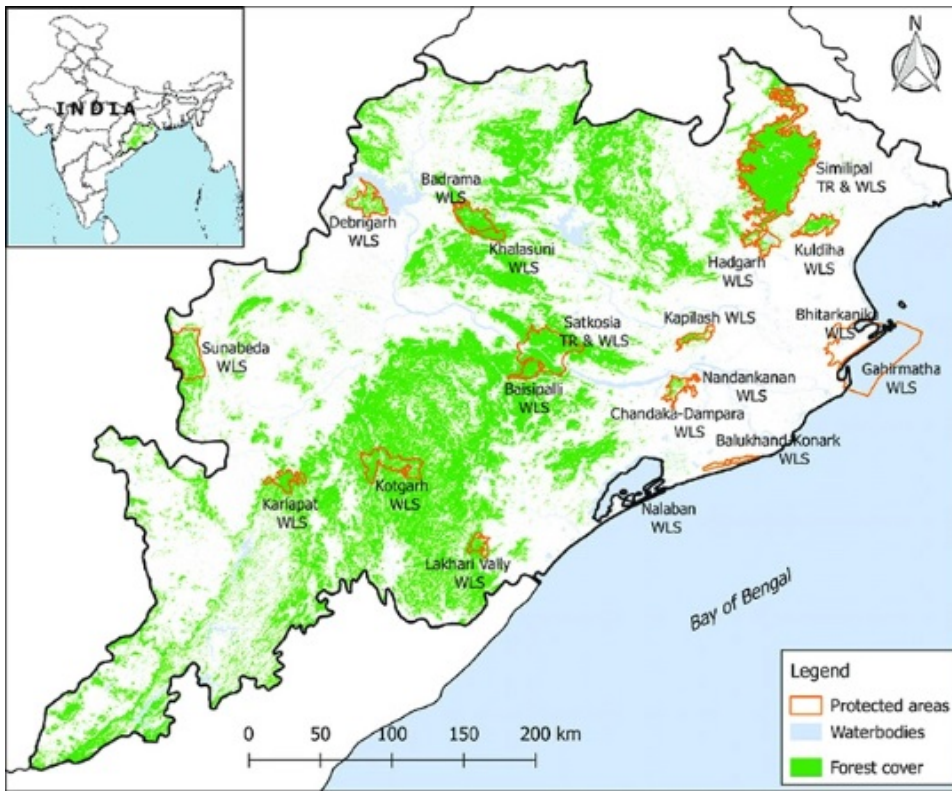

Read More: [National Green Tribunal](#)

SALVEX

The 7th edition of the Indian Navy - US Navy (IN - USN) Salvage and Explosive Ordnance Disposal (EOD) exercise - SALVEX was conducted recently at Kochi. IN and USN have been participating in joint Salvage and EOD exercises since 2005.

Other exercises between India and US include [Yudhabhayas](#), [Vajra Prahar](#), [Malabar](#) (Multilateral), Red Flag 16-1, and [Exercise Cope India](#).

Read More: [India-US Relations](#)

[Similipal Tiger Reserve \(STR\)](#)