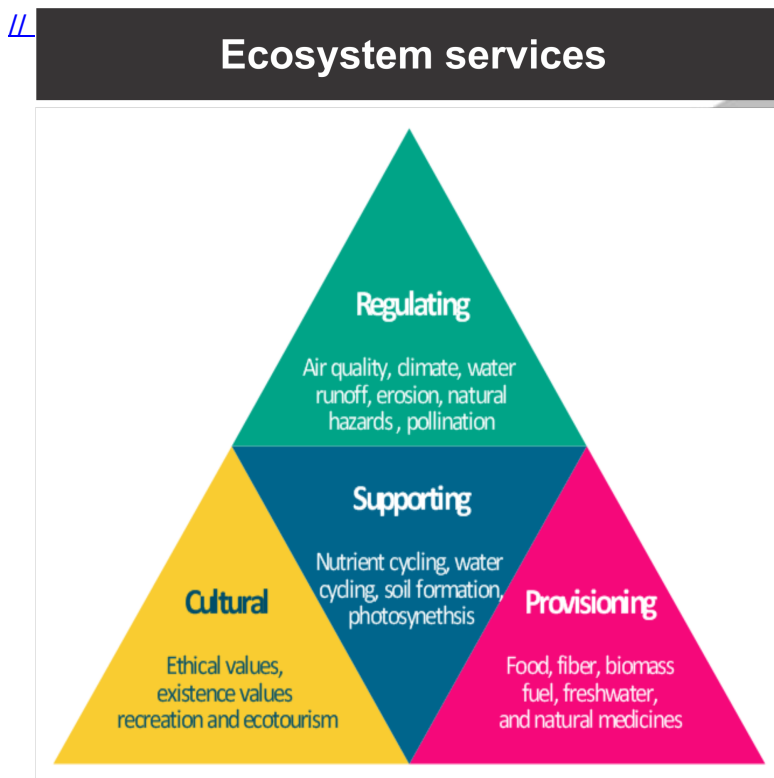

Guindy National Park: Tamil Nadu

Why in News

The **Guindy National Park** provides a number of [ecosystem services](#) to the people of **Chennai, Tamil Nadu**.

- Ecosystem services are the **direct and indirect contributions of ecosystems to human well-being**.

Key Points

- **About:**
 - It is India's **eighth-smallest national park** and one of the very few national parks located inside a city. It is located in the heart of **Chennai's metropolitan area**.
 - It is one of the last remnants of the **tropical dry evergreen forests of the Coromandel Coast**.
 - About 22 acres of the Guindy National Park has been carved out into a park known as the **Children's Park for ex-situ conservation**.
 - **Guindy Snake Park is next to Guindy National Park**. It gained statutory recognition as a medium zoo from the [Central Zoo Authority \(CZA\)](#) in **1995**.
 - In **1978** the small area, popularly known as **Guindy Deer Park**, was **declared as a**

national park.

▪ **Flora and Fauna:**

- It contains more than 30 species of trees and a number of century old gigantic **Banyan Trees**.
- It has a **significant population of black bucks, spotted deers, jackals, varieties of snakes**, over 100 species of birds and over 60 species of butterflies.