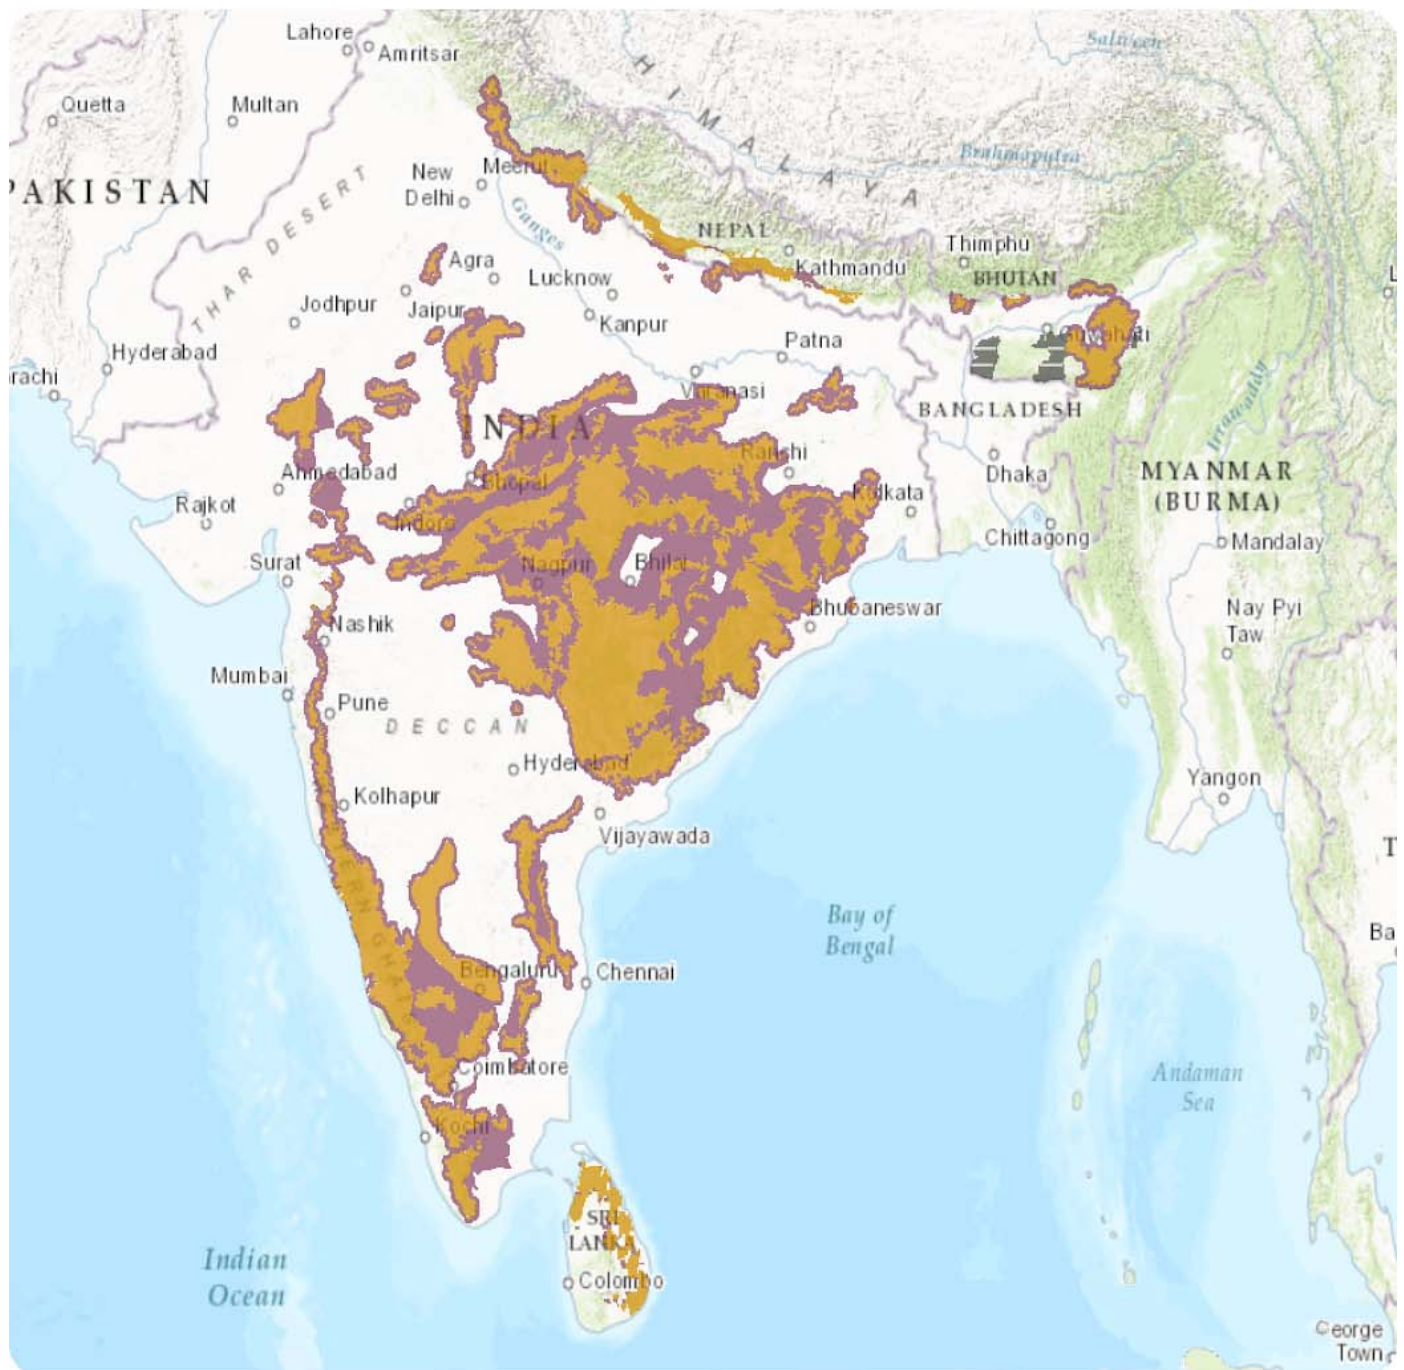

Sloth Bear

Why in the News?

Recently, **two sloth bears** were rescued by forest officials from a village in Jharkhand by the **People for Animals group**.

- The **People for Animals (PFA)** is an animal welfare organization founded by Maneka Gandhi.
- The PFA was informed by **Madaris**. Madaris is a **nomadic community that earns a living by performing street acts with animals**.

What is a Sloth bear?

- **About:** Sloth bears are found in **Sri Lanka, India, Bhutan and Nepal**, predominantly in lowland areas.
 - Sloth bears primarily **eat termites and ants**, and unlike other bear species, they routinely carry their cubs on their backs.
 - They are also very fond of honey, hence their alternative name of **“honey bear”**.
 - Sloth bears **do not hibernate**.
- **Scientific Name: Melursus ursinus**
- **Habitat:** It is a forest-dwelling member of the family Ursidae (comprises 8 species of bears) that inhabits tropical or subtropical regions of India and Sri Lanka.

Range

- Extant (resident)
- Possibly Extant & Origin Uncertain (resident)
- Possibly Extant (resident)
- Presence Uncertain

Protection Status:

- [IUCN Red List: Vulnerable](#)
- [CITES listing: Appendix I](#)
- [Indian Wildlife Protection Act, 1972: Schedule I](#)