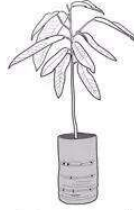

A UNIQUE TREEHOLE BREEDING BEHAVIOR of the threatened Charles Darwin's frog from Andaman Islands

1 First report of **upside-down** terrestrial spawning in frogs

upside-down position

Parallel to ground head up position
known spawning position in terrestrial spawning frogs

2 Three types of complex male calls

3

male-male interactions

4

Agonistic interactions

male-male combat

unpaired males* fight with amplexant pair

5

Breeding inside water-filled trash

Plastic bottles

Nursery bags

Automobile waste

Metal containers

Concept & design: S.D. Biju
Illustrations: S.D. Biju & Natalya Zahn

Biju et al. 2024. Tree holes to Trash: unique upside-down terrestrial spawning, agonistic interactions, complex mating calls, and unnatural breeding alterations in *Minervarya charlesdarwini* (Anura, Dicroglossidae). **Breviora**