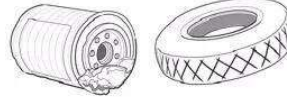

2 Three types of complex male calls

3

male-male interactions

4

Agonistic interactions

male-male combat

unpaired males* fight with amplexant pair

5

Breeding inside water-filled trash

Plastic bottles

Nursery bags

Automobile waste

Metal containers

Concept & design: S.D. Biju
Illustrations: S.D. Biju & Natalya Zahn

Biju et al. 2024. Tree holes to Trash: unique upside-down terrestrial spawning, agonistic interactions, complex mating calls, and unnatural breeding alterations in *Minervarya charlesdarwini* (Anura, Dicroglossidae). **Breviora**